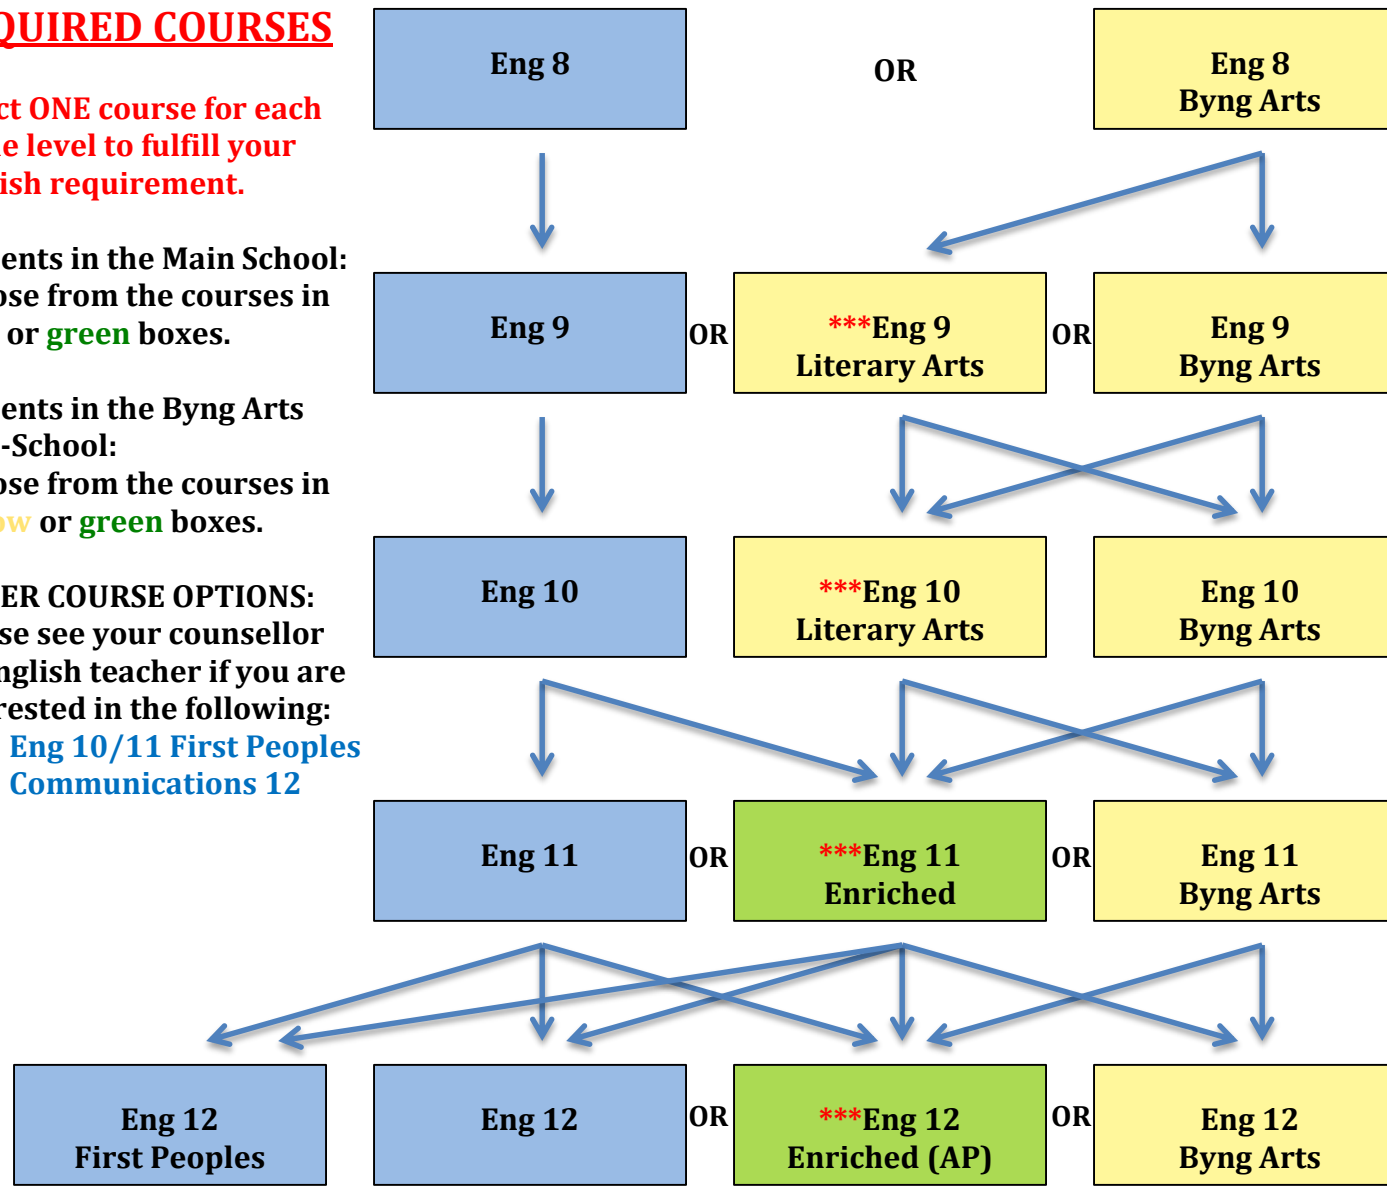

## REQUIRED COURSES

Select **ONE** course for each grade level to fulfill your English requirement.

Students in the Main School:  
Choose from the courses in **blue** or **green** boxes.

Students in the Byng Arts Mini-School:  
Choose from the courses in **yellow** or **green** boxes.

**OTHER COURSE OPTIONS:**  
Please see your counsellor or English teacher if you are interested in the following:  
**Eng 10/11 First Peoples Communications 12**

	= Fulfills English requirement; for Main School only
	= Fulfills English requirement; for Byng Arts only
	= Fulfills English requirement; for Main School & Byng Arts
	= Electives for ALL students in Grade 11 & 12, both Main School & Byng Arts
***	= Teacher Permission Required

## SENIOR ENGLISH ELECTIVES

- Open to ALL students in Grade 11 & 12
- Teacher permission is NOT required!
- Cannot be used to replace an English 11 or English 12 course requirement
- English Literature 12 counts as an approved academic course for university admission.

English Literature 12	Creative Writing 12
-----------------------	---------------------

*(If a class is oversubscribed, priority will be given to students in Grade 12 and to students who need to fulfill Literary Arts requirements)*